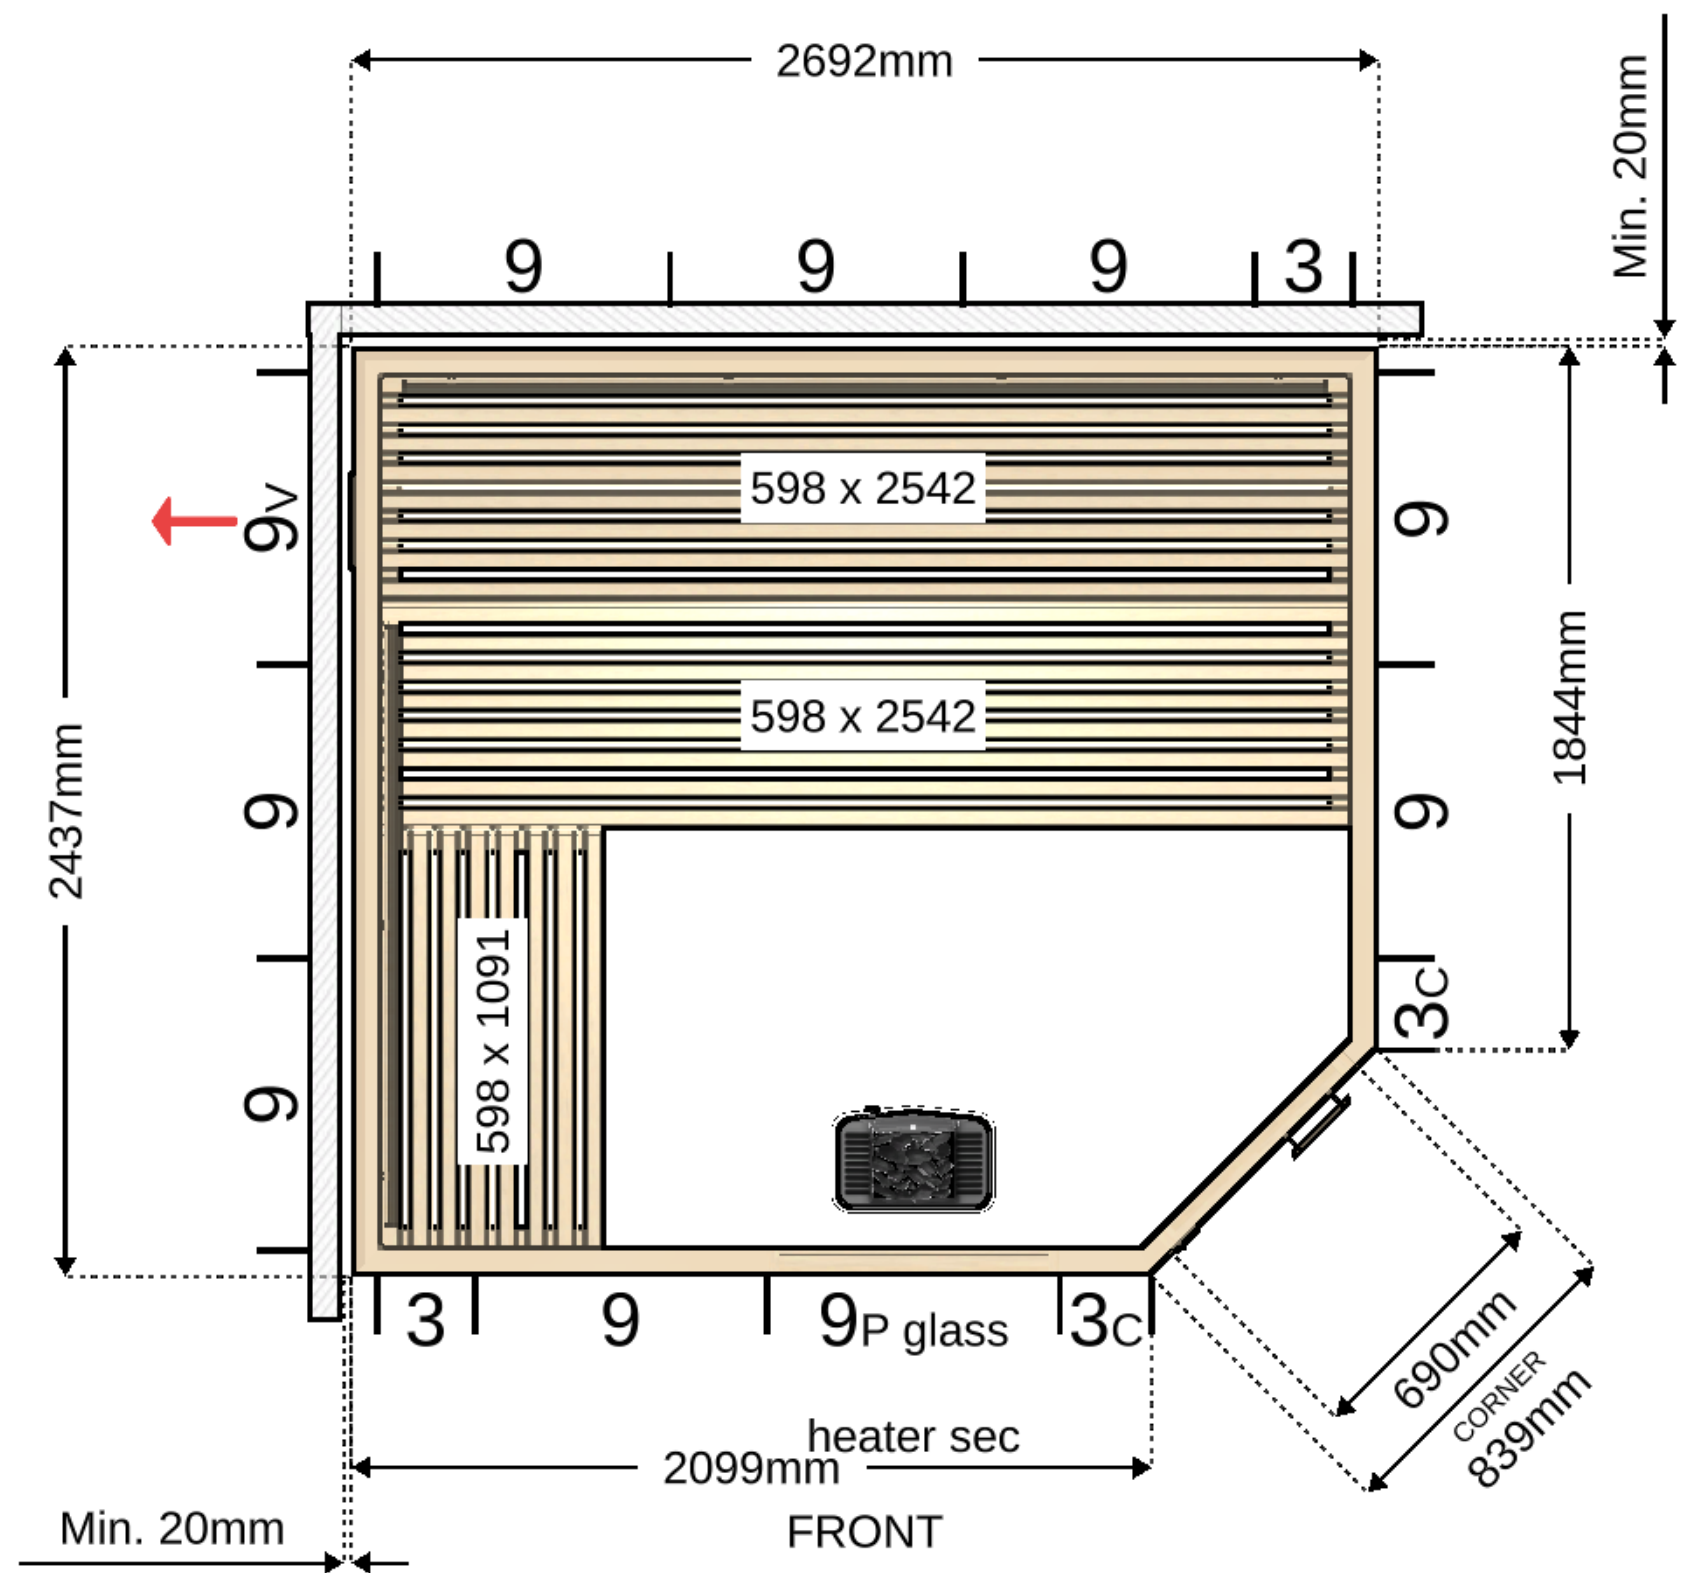

Configuration ID:  
263da537-61d3-11ed-b26a-00155d4a4905

Customer Ref.	RMA_nr. ???	Contact
---------------	-------------	---------

<b>TYLÖ</b>	Article No. 3243	Page 1 (3)	Scale 1:20
	Drawn by AA	Date 2022-11-11	

Configuration ID:  
263da537-61d3-11ed-b26a-00155d4a4905

Customer Ref.	RMA_nr. ???	Contact
---------------	-------------	---------

<b>BENCH 1</b>		<b>SIZE</b>	
Bench	598 x 2542 mm with lighting	Width	2692 mm
Type	Classic	Depth	2437 mm
Material	Aspen	Height w/o ceiling trim	2158 mm
Height	872 mm	Inside volume	12.21 m <sup>3</sup>
Front type	Straight front	Inside volume incl. glass	15.41 m <sup>3</sup>
Backrest	2432 mm Classic	<b>EXTERIOR</b>	
<b>BENCH 2</b>		Room Model	Corner
Bench	598 x 2542 mm	Corner Side	Right
Type	Classic	Visible Sides	Front and Right
Material	Aspen	Wall Type	Vertical Panel
Height	472 mm	Material Outside	Aspen 12 x 85 mm
Front type	Straight front	Material Inside	Aspen 12 x 85 mm
<b>BENCH 3</b>		Glass Type	Clear
Bench	598 x 1091 mm	Material Ceiling Outside	Spruce C
Type	Classic	Material Ceiling Inside	Aspen
Material	Aspen	Wood Type Trim Outside	Aspen
Height	472 mm	Wood Type Trim Inside	Aspen
Front type	Straight front	Floor Frame	High
Backrest	1579 mm Classic	Door Type	Door 690 mm
		Door Handle	Horizontal Aspen
		Door Hinges	Left
		<b>HEATER</b>	
		Heater	SENSE ELITE 10

FRONT