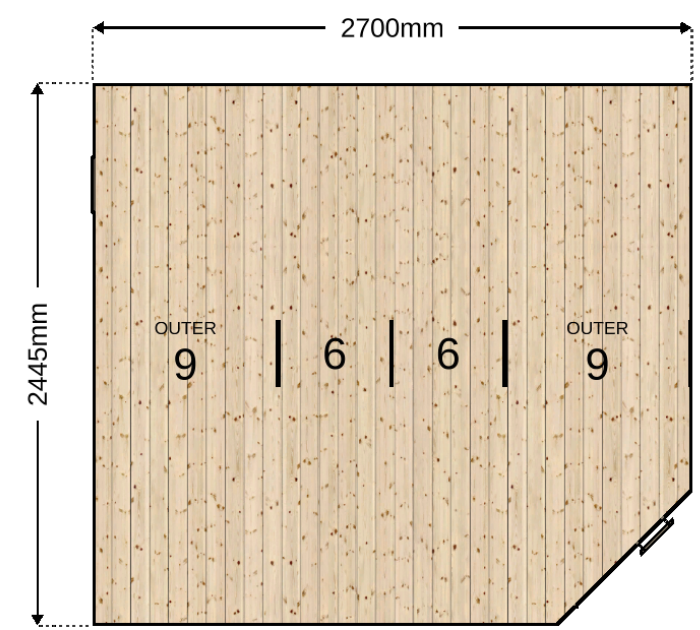

Configuration ID:  
263da537-61d3-11ed-b26a-00155d4a4905

Customer Ref.	RMA_nr. ???	Contact
---------------	-------------	---------

<b>TYLÖ</b>	Article No. 3243	Page 1 (3)	Scale 1:20
	Drawn by AA	Date 2022-11-11	

Configuration ID:  
263da537-61d3-11ed-b26a-00155d4a4905

Customer Ref.	RMA_nr. ???	Contact
---------------	-------------	---------

<b>BENCH 1</b>		<b>SIZE</b>	
Bench	598 x 2542 mm with lighting	Width	2692 mm
Type	Classic	Depth	2437 mm
Material	Aspen	Height w/o ceiling trim	2158 mm
Height	872 mm	Inside volume	12.21 m <sup>3</sup>
Front type	Straight front	Inside volume incl. glass	15.41 m <sup>3</sup>
Backrest	2432 mm Classic	<b>EXTERIOR</b>	
<b>BENCH 2</b>		Room Model	Corner
Bench	598 x 2542 mm	Corner Side	Right
Type	Classic	Visible Sides	Front and Right
Material	Aspen	Wall Type	Vertical Panel
Height	472 mm	Material Outside	Aspen 12 x 85 mm
Front type	Straight front	Material Inside	Aspen 12 x 85 mm
<b>BENCH 3</b>		Glass Type	Clear
Bench	598 x 1091 mm	Material Ceiling Outside	Spruce C
Type	Classic	Material Ceiling Inside	Aspen
Material	Aspen	Wood Type Trim Outside	Aspen
Height	472 mm	Wood Type Trim Inside	Aspen
Front type	Straight front	Floor Frame	High
Backrest	1579 mm Classic	Door Type	Door 690 mm
		Door Handle	Horizontal Aspen
		Door Hinges	Left
		<b>HEATER</b>	
		Heater	SENSE ELITE 10

FRONT